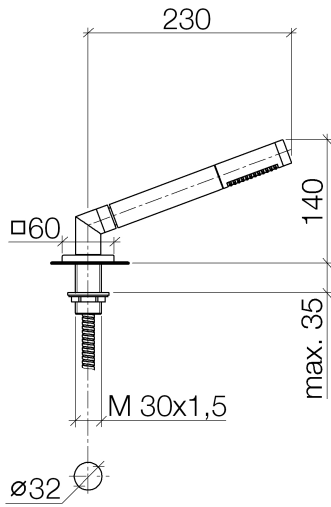

Hand shower set for bath rim or tile edge installation - Brushed Champagne (22kt Gold)

IMO

27 702 980

Fits: IMO, MEM, CL.1, CYO

- COMPACT RAIN, max. flow rate 6.8 l/min (at 3 bar)
- with anti-scale system
- rosette 60 x 60 mm
- hole diameter 32 mm
- metal shower hose 2250mm with integrated anti-twist protection

Two-piece design allows hose to later be changed without dismantling the fitting.

Intrinsic protection against back flow.

	Brushed Champagne (22kt Gold)	27 702 980-46
	Chrome	27 702 980-00
	Brushed Platinum	27 702 980-06
	Platinum	27 702 980-08
	Dark Chrome	27 702 980-19
	Brushed Light Gold	27 702 980-27
	Brushed Durabrass (23kt Gold)	27 702 980-28
	Matte Black	27 702 980-33
	Champagne (22kt Gold)	27 702 980-47
	Brushed Chrome	27 702 980-93
	Brushed Dark Platinum	27 702 980-99

27 702 980

Flow rate chart

Certificates

Belgaqua_21-383- WRAS_2209005.
27_8.

**Hand shower set for bath rim or tile edge installation - Brushed Champagne
(22kt Gold)**

27 702 980

Parts for other
finishes can be found
here: [Chrome](#)

Spare parts list

No.	Item Number	Name	Quantity used	Delivery time
1	90 12 11 140 30-46	shower	1	30
2	04 24 04 287 00-46	nipple	1	30
3	90 14 20 002 00 90	seal	1	2
4	28 322 970-46	Metal shower hose 1/2" x 3/8" x 1750 mm - Brushed Champagne (22kt Gold)	1	30
5	90 18 40 085 00 90	sleeve	1	2
6	09 27 68 003-46	rosette	1	30
7	09 30 01 090-07	sleeve	1	30
8	04 23 10 032 46 90	fixing set	1	2
9	09 30 11 060 90	disc	1	2
10	12 505 970 90	High pressure hose 1/2" x 3/8" x 500 mm -	1	2
11	90 24 03 168 00 90	nipple	1	2
12	04 24 04 187 00-46	nipple	1	-