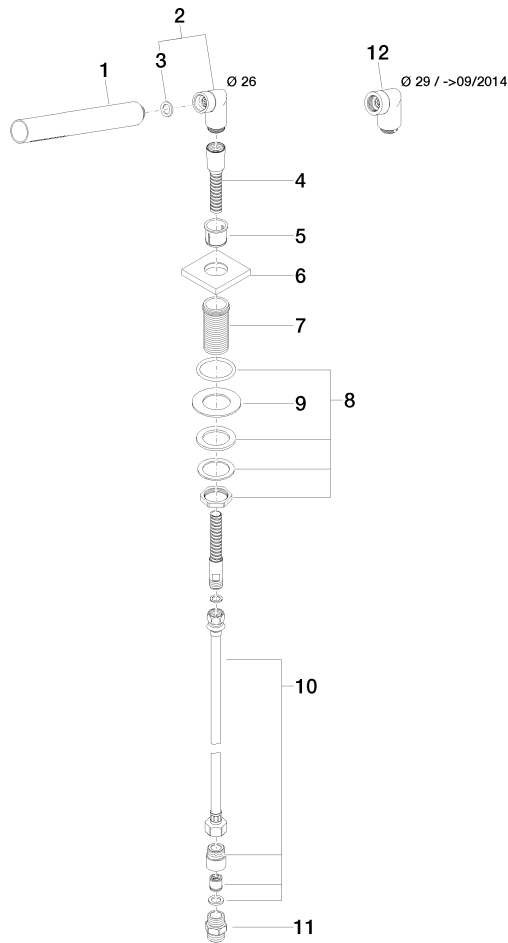

Hand shower set for bath rim or tile edge installation - Brushed Champagne (22kt Gold)

IMO

27 702 980

Fits: IMO, MEM, CL.1, CYO

- COMPACT RAIN, max. flow rate 6.8 l/min (at 3 bar)
- with anti-scale system
- rosette 60 x 60 mm
- hole diameter 32 mm
- metal shower hose 2250mm with integrated anti-twist protection

Two-piece design allows hose to later be changed without dismantling the fitting.

Intrinsic protection against back flow.

	Brushed Champagne (22kt Gold)	27 702 980-46
	Chrome	27 702 980-00
	Brushed Platinum	27 702 980-06
	Platinum	27 702 980-08
	Dark Chrome	27 702 980-19
	Brushed Light Gold	27 702 980-27
	Brushed Durabrass (23kt Gold)	27 702 980-28
	Matte Black	27 702 980-33
	Champagne (22kt Gold)	27 702 980-47
	Brushed Chrome	27 702 980-93
	Brushed Dark Platinum	27 702 980-99

27 702 980

Flow rate chart

Certificates

Belgaqua_21-383- WRAS_2209005.
27_8.

**Hand shower set for bath rim or tile edge installation - Brushed Champagne
(22kt Gold)**

27 702 980

Parts for other
finishes can be found
here: [Chrome](#)

Spare parts list

No.	Item Number	Name	Quantity used	Delivery time
1	90 12 11 140 30-46	shower	1	30
2	04 24 04 287 00-46	nipple	1	30
3	90 14 20 002 00 90	seal	1	2
4	28 322 970-46	Metal shower hose 1/2" x 3/8" x 1750 mm - Brushed Champagne (22kt Gold)	1	30
5	90 18 40 085 00 90	sleeve	1	2
6	09 27 68 003-46	rosette	1	30
7	09 30 01 090-07	sleeve	1	30
8	04 23 10 032 46 90	fixing set	1	2
9	09 30 11 060 90	disc	1	2
10	12 505 970 90	High pressure hose 1/2" x 3/8" x 500 mm -	1	2
11	90 24 03 168 00 90	nipple	1	2
12	04 24 04 187 00-46	nipple	1	-